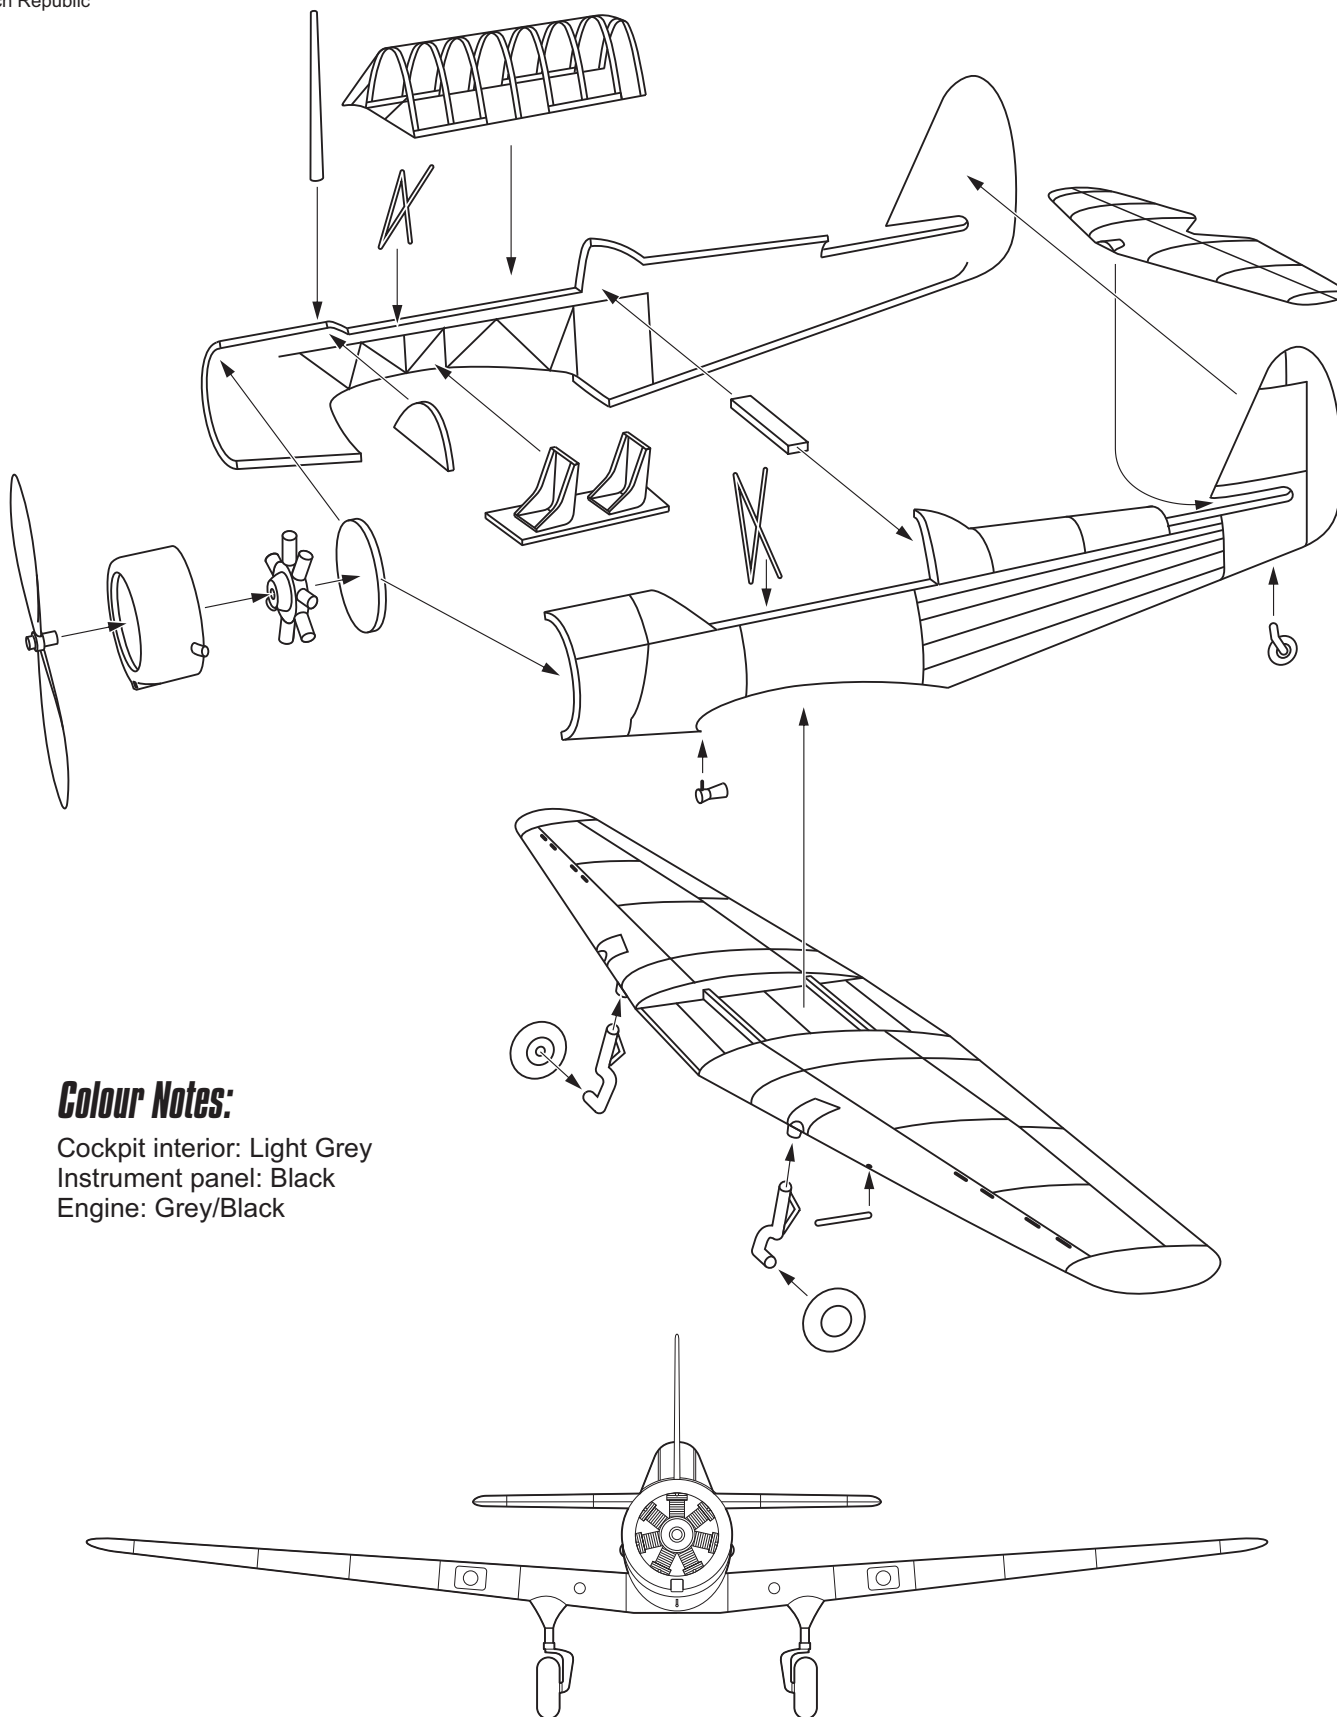

CMR72-5089  
1/72 scale

## Colour Notes:

Cockpit interior: Light Grey  
Instrument panel: Black  
Engine: Grey/Black

### CA-6 Wackett

A3-15: 1941-42

Trainer yellow overall with black serial and nose number. Black wheel hubs.

### CA-6 Wackett

A3-134: 1943-44

Foliage green upper surface, sky blue undersurface. Yellow bands around wing. Black wheel hubs.