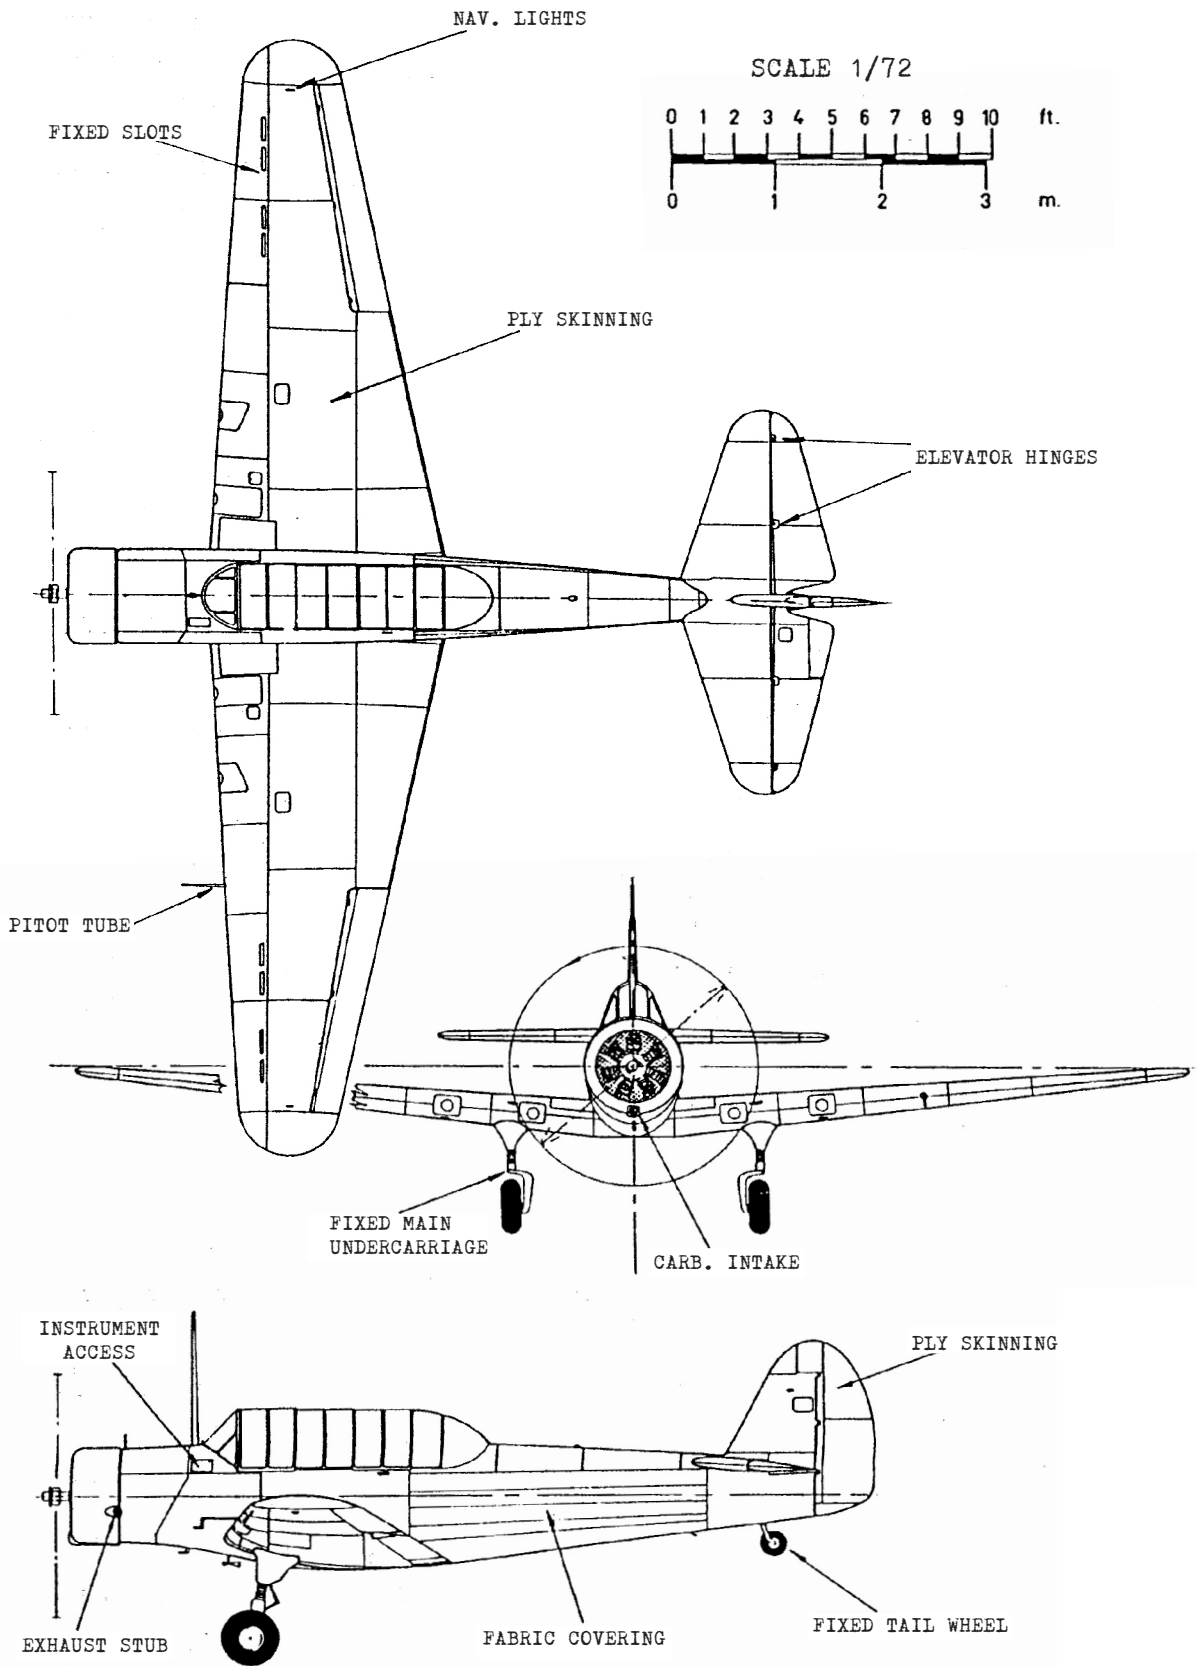

CMR72-5089  
1/72 scale

## Colour Notes:

Cockpit interior: Light Grey  
Instrument panel: Black  
Engine: Grey/Black

### CA-6 Wackett

A3-15: 1941-42

Trainer yellow overall with black serial and nose number. Black wheel hubs.

### CA-6 Wackett

A3-134: 1943-44

Foliage green upper surface, sky blue undersurface. Yellow bands around wing. Black wheel hubs.