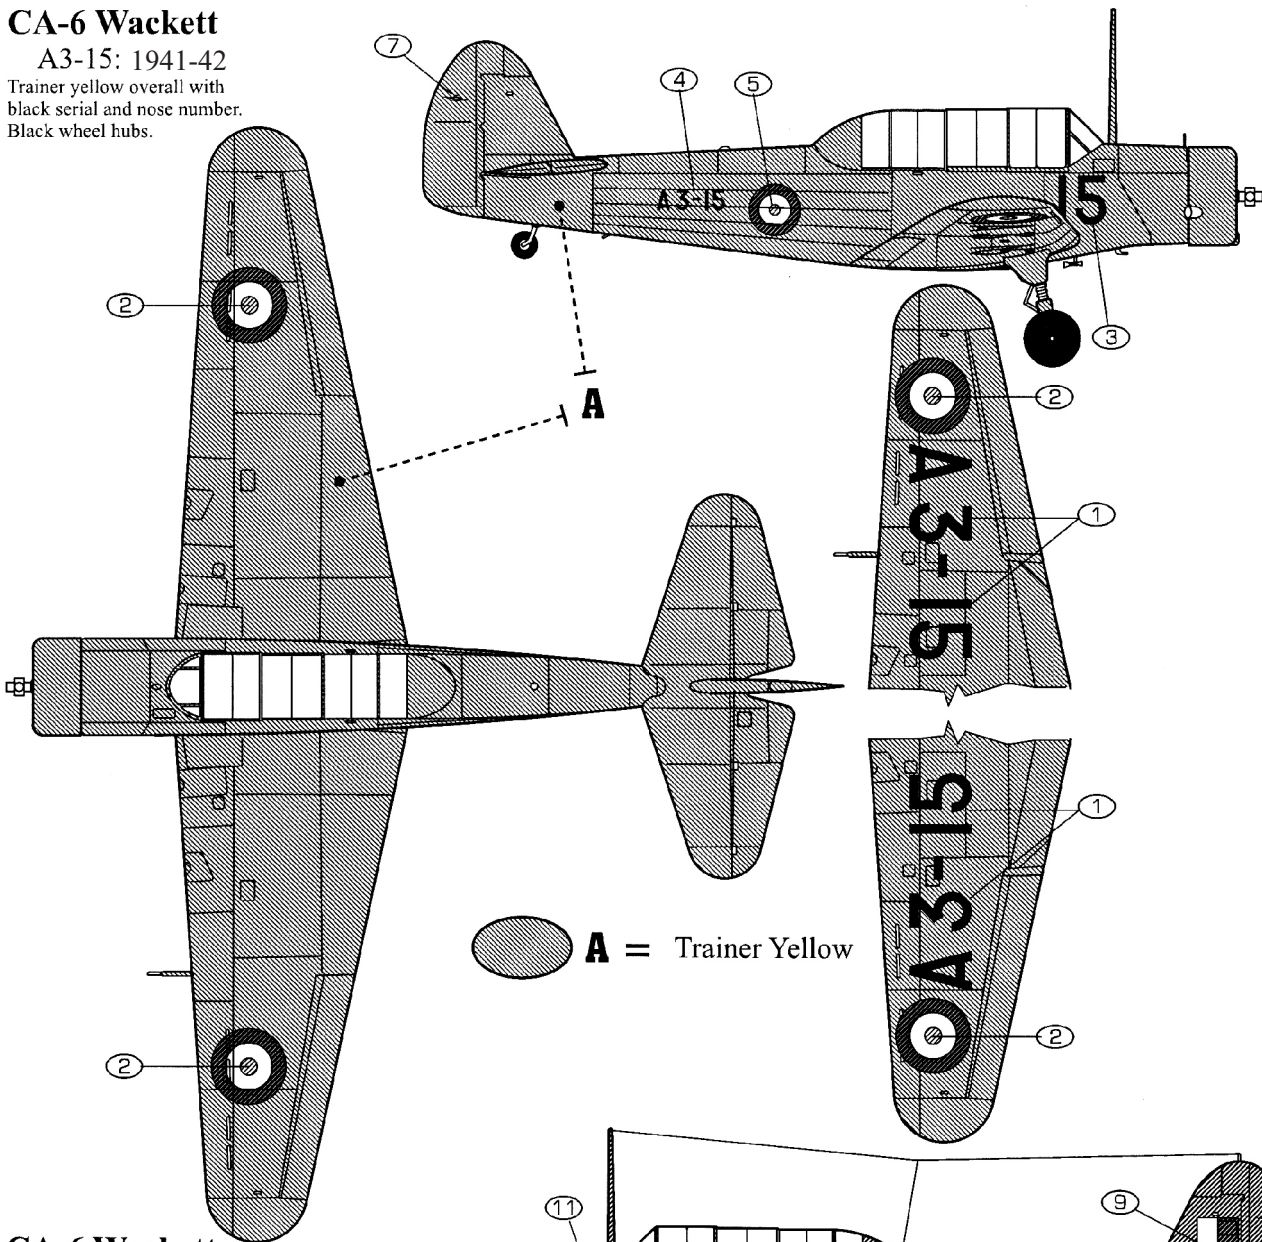

## Colour Notes:

Cockpit interior: Light Grey  
Instrument panel: Black  
Engine: Grey/Black

### CA-6 Wackett

A3-15: 1941-42

Trainer yellow overall with black serial and nose number. Black wheel hubs.

### CA-6 Wackett

A3-134: 1943-44

Foliage green upper surface, sky blue undersurface. Yellow bands around wing. Black wheel hubs.