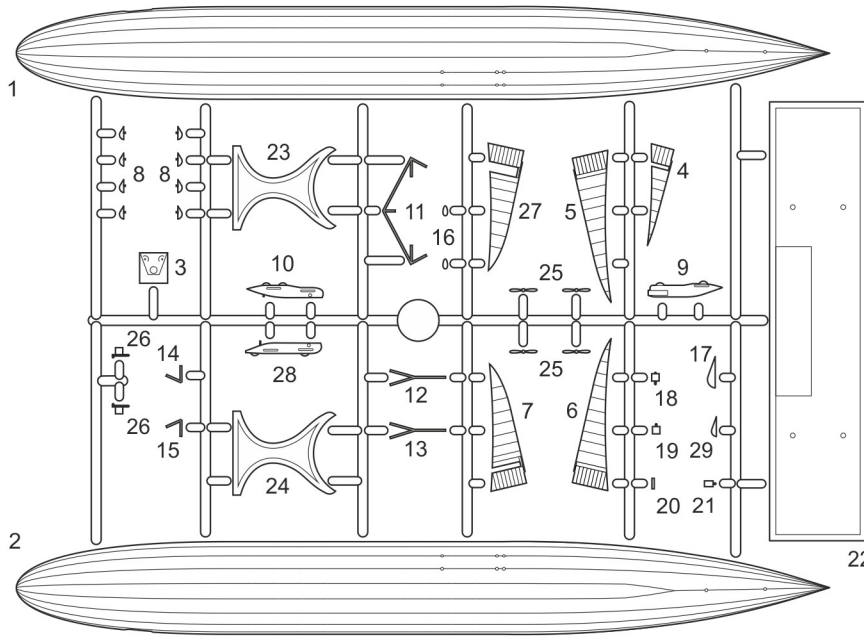

ZEPPELIN P CLASS LZ38/LZ40

FIRST ATTACKERS

MKM720-01
1/720 scale

plastic parts

MARK I Ltd.
PO Box 10
Prague 10 - Strašnice
CZ-100 31
Czech Republic
mark1@cmail.cz
www.4pluspublications.com

parts not to be used

- Repeat this operation
- Glue
- Don't glue
- Decal
- Detach/cut
- Bend
- Drill
- Optional

A Zeppelin LZ38 (P-class), LZ38, Black LZ38, Airship Troop (Luftschifftruppe), Imperial German Flying Corps (Fliegertruppe des deutschen Kaiserreiches), Evere Airship Base, Belgium, May 1915

B Zeppelin LZ40 (P-class), L10, Black L10, Naval Airship Division (Marine-Luftschiff-Abteilung), Imperial German Navy (Kaiserliche Marine), Hage Airship Base, Germany, summer 1915