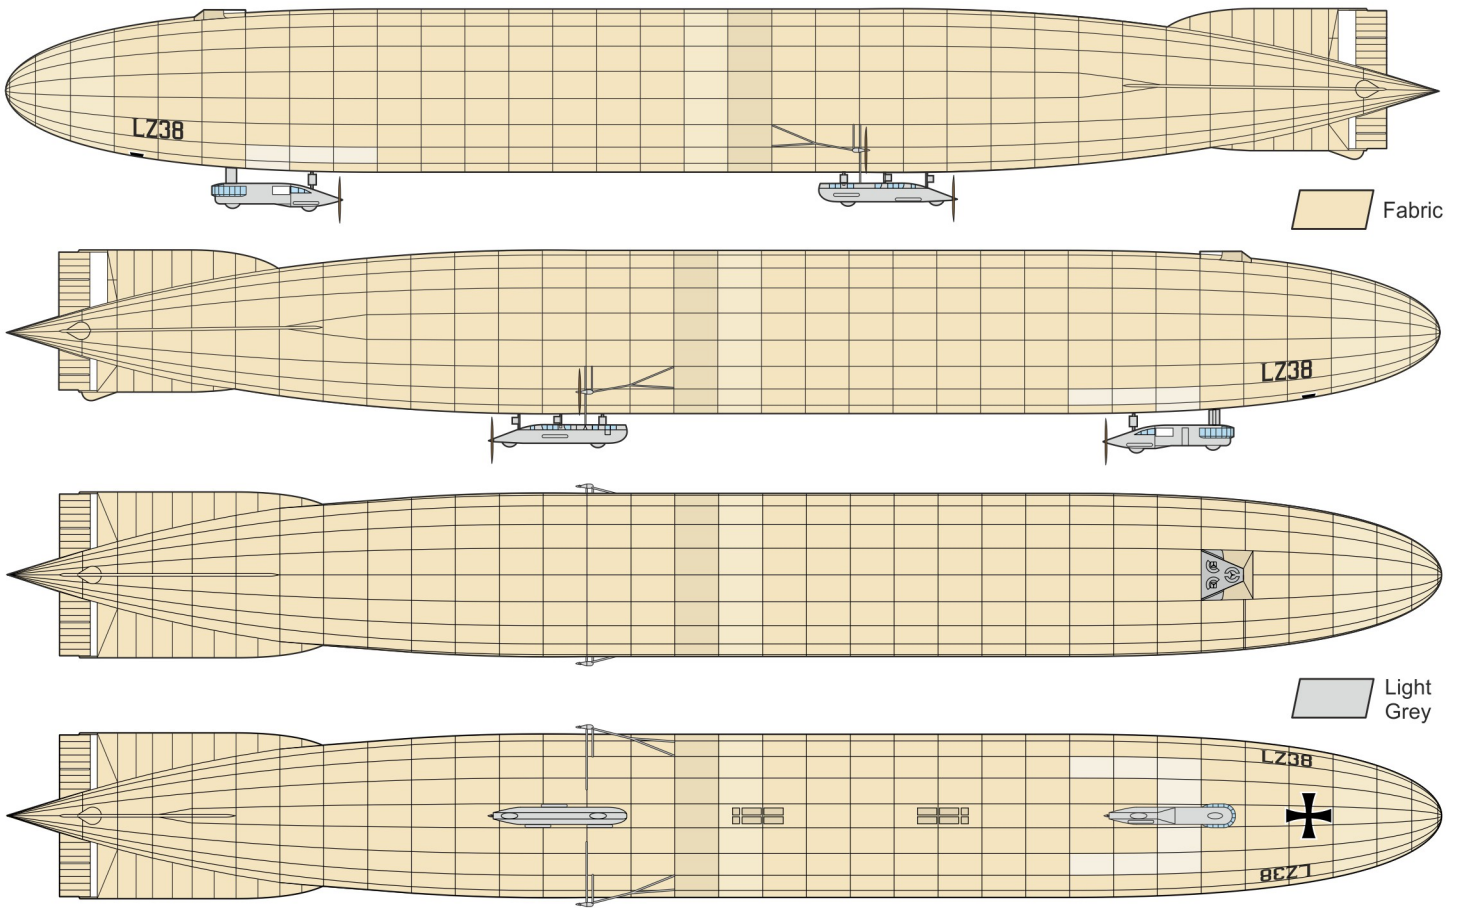

ZEPPELIN P CLASS LZ38/LZ40

FIRST ATTACKERS

MKM720-01
1/720 scale

plastic parts

MARK I Ltd.
PO Box 10
Prague 10 - Strašnice
CZ-100 31
Czech Republic
mark1@cmail.cz
www.4pluspublications.com

parts not to be used

- Repeat this operation
- Glue
- Don't glue
- Decal
- Detach/cut
- Bend
- Drill
- Optional

A Zeppelin LZ38 (P-class), LZ38, Black LZ38, Airship Troop (Luftschifftruppe), Imperial German Flying Corps (Fliegertruppe des deutschen Kaiserreiches), Evere Airship Base, Belgium, May 1915

B Zeppelin LZ40 (P-class), L10, Black L10, Naval Airship Division (Marine-Luftschiff-Abteilung), Imperial German Navy (Kaiserliche Marine), Hage Airship Base, Germany, summer 1915