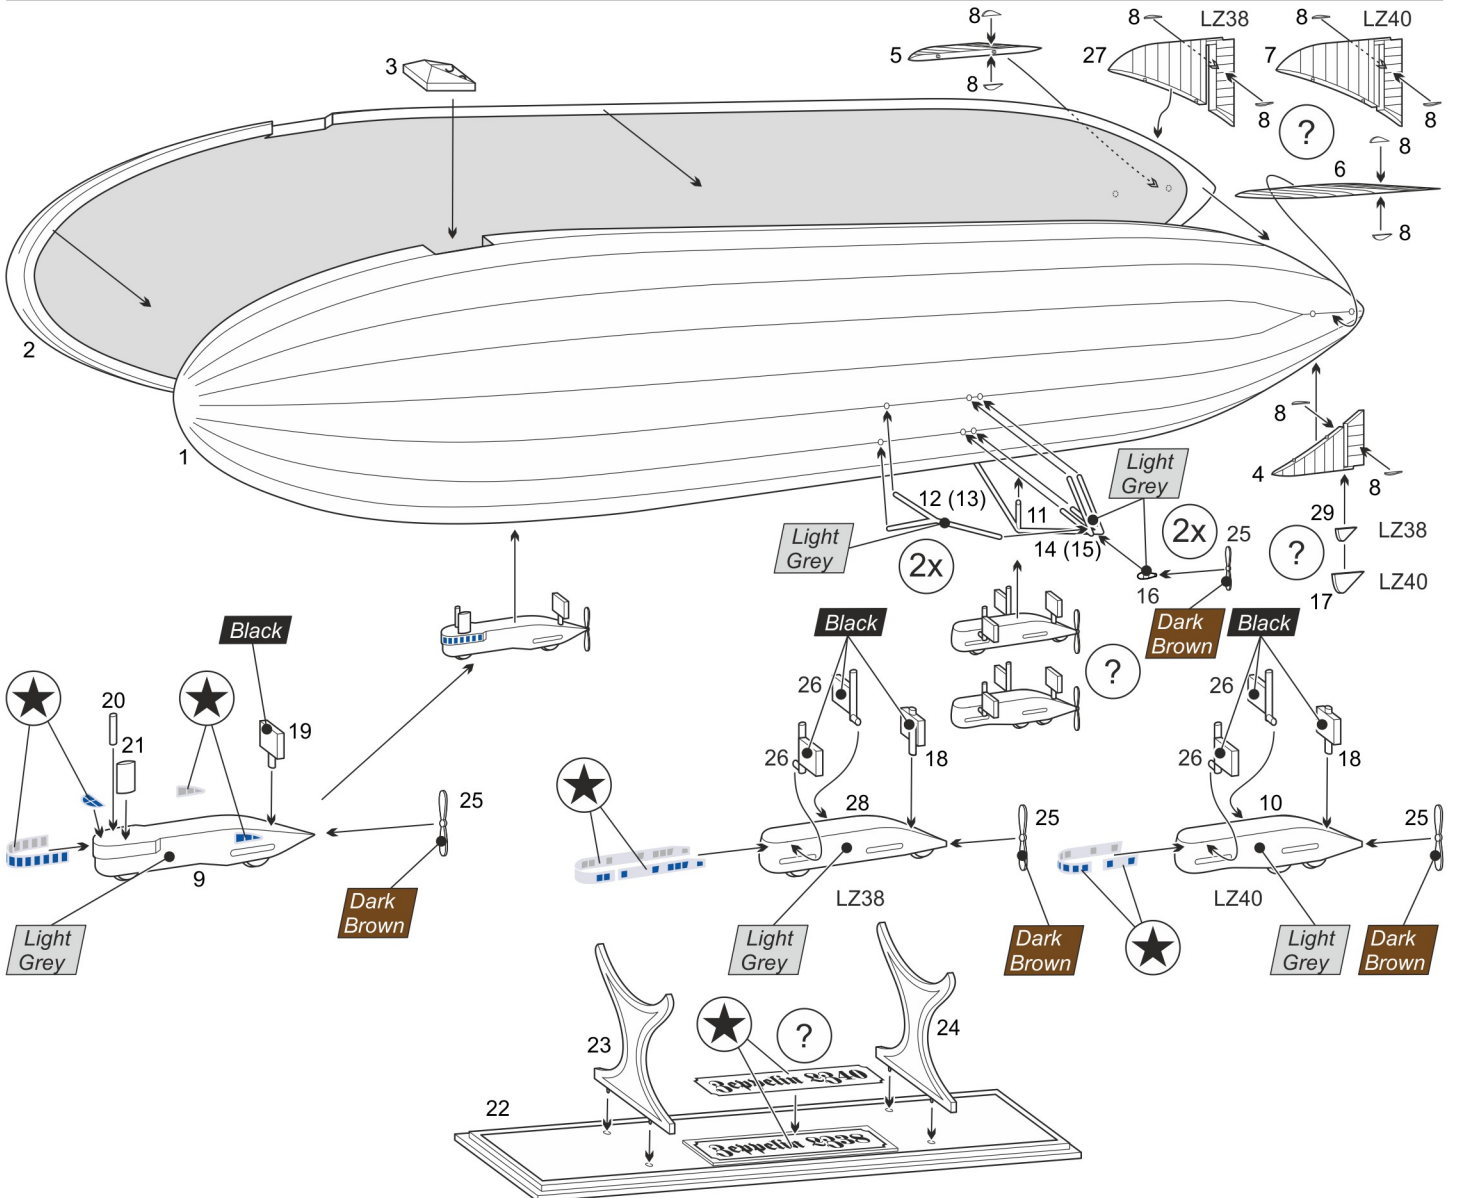

ZEPPELIN P CLASS LZ38/LZ40

FIRST ATTACKERS

MKM720-01
1/720 scale

plastic parts

MARK I Ltd.
PO Box 10
Prague 10 - Strašnice
CZ-100 31
Czech Republic
mark1@cmail.cz
www.4pluspublications.com

parts not to be used

- Repeat this operation
- Glue
- Don't glue
- Decal
- Detach/cut
- Bend
- Drill
- Optional

A Zeppelin LZ38 (P-class), LZ38, Black LZ38, Airship Troop (Luftschifftruppe), Imperial German Flying Corps (Fliegertruppe des deutschen Kaiserreiches), Evere Airship Base, Belgium, May 1915

B Zeppelin LZ40 (P-class), L10, Black L10, Naval Airship Division (Marine-Luftschiff-Abteilung), Imperial German Navy (Kaiserliche Marine), Hage Airship Base, Germany, summer 1915